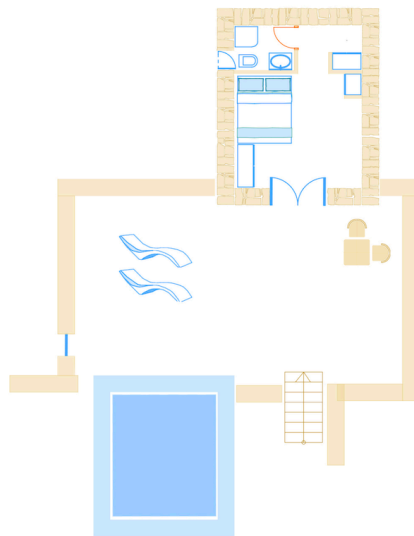

*Interior 33 m<sup>2</sup>  
Veranda 35 m<sup>2</sup>  
Pool 12 m<sup>2</sup>*

*Deluxe Suite with Sea View &  
Private Pool*

*Interior 18 m<sup>2</sup>  
Veranda 52 m<sup>2</sup>  
Pool 12 m<sup>2</sup>*

*Deluxe Suite with Sea View &  
Private Pool*