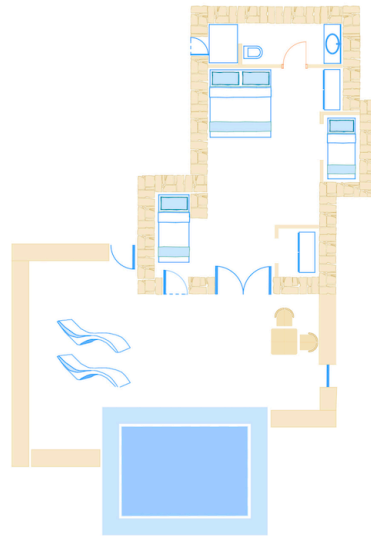

*Interior 33 m<sup>2</sup>  
Veranda 35 m<sup>2</sup>  
Pool 12 m<sup>2</sup>*

*Deluxe Suite with Sea View &  
Private Pool*

*Interior 18 m<sup>2</sup>  
Veranda 52 m<sup>2</sup>  
Pool 12 m<sup>2</sup>*

*Deluxe Suite with Sea View &  
Private Pool*